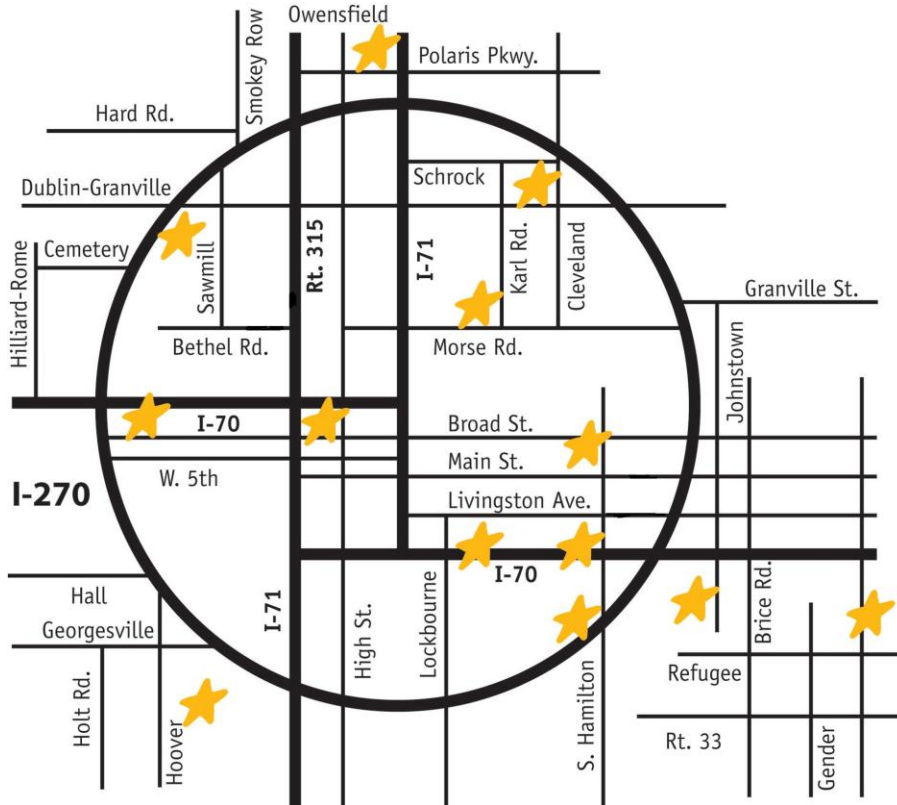

Branch Locations

There's a convenient National Check Cashers branch near you!

Convenient Hours!
Call branches for hours
9:00am - 7:00pm Monday-Friday
9:00am - 5:00pm Saturday
11:00am - 5:00pm Sunday

Downtown
614-221-3030
1359 N. High Street
King and High

East/Whitehall
614-322-3030
5135 E. Main St.
Wyandotte Center

East/Reynoldsburg
614-856-3030
2556 Scarborough Blvd.
100 yds. west of Brice
Open Sunday!
11:00 am - 5:00 pm
Closed Wednesday

South/Southeast
614-253-3030
1490 E. Livingston Ave.
1/4 mile east of Lockbourne Rd.
Open Sunday!
12:30 pm - 4:30 pm

Hilliard
614-529-0500
2606 Hilliard-Rome Rd.
at Roberts Rd

East/Pickerington
614-501-3030
1254 Hill Rd. N.
Open Sunday!
12:30 pm - 4:30 pm

Polaris
614-781-9700
724 Polaris Parkway
1/2 mile west of Polaris Mall

NW/Dublin
614-791-3030
6185 Sawmill Rd
1/8 mi S of 161
Open Sunday!
12:30 pm - 4:30 pm

East
614-255-3030
4775 E. Broad St.
at Hamilton Rd.
Open Sunday!
12:30 pm - 4:30 pm

Westland
614-274-3030
4193 W. Broad St.
1/4 mile east of I-270
Open Sunday!
11:00 am - 5:00 pm

SW/Grove City
614-539-9700
3967 Hoover Rd.
at Stringtown & Hoover Rd. **Open Sunday!**
11:00 am - 5:00 pm

Eastland
614-866-3030
2365 S. Hamilton Rd.
1/4 mile south of I-70
Open Sunday!
12:30 pm - 4:30 pm

Northland
614-885-3030
1512 Morse Rd.
10 yds. West of Karl Rd
Open Sunday!
12:30 pm - 4:30 pm